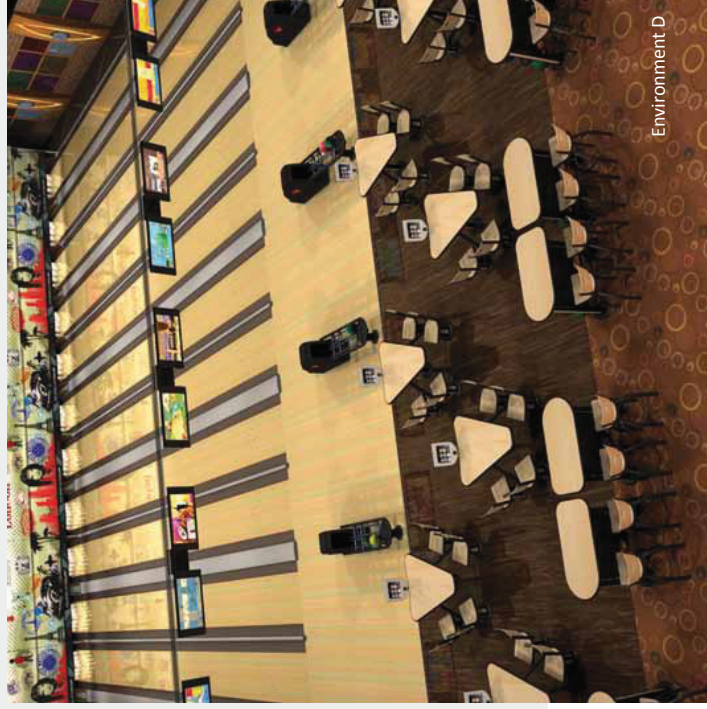

Environment B

Environment D