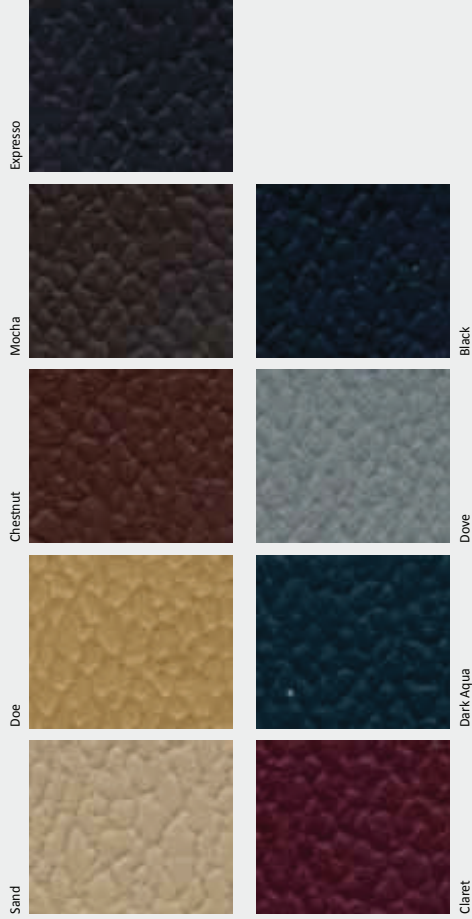

SOFA AND STOOL TOP STANDARD COLORS