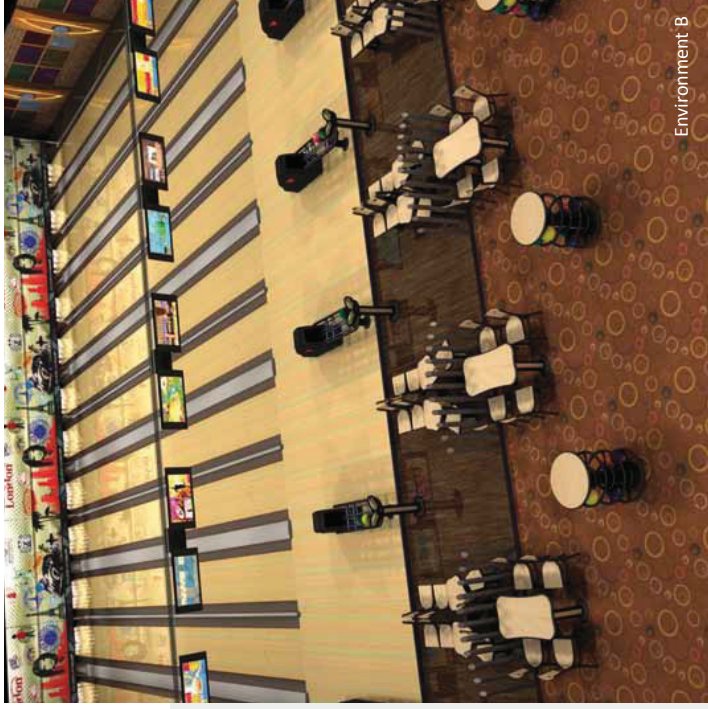

Environment B